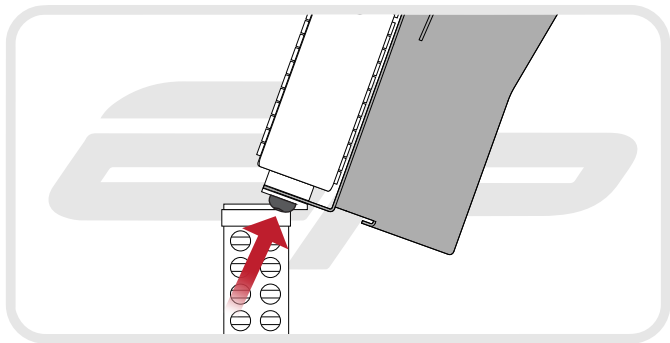

EVOTECH®
P E R F O R M A N C E

Installation Instructions

**BMW S1000R 2013
RADIATOR GUARD**

Product Reference - 10889

Kit Contents

- (A)** 1 x Radiator Guard
- (B)** 1 x Neoprene Foam

EVOTECH[®]
P E R F O R M A N C E

EVOTECH[®]
P E R F O R M A N C E

Reverse Stages

2 - 1

Maintenance

It is recommended that periodic inspections are made to ensure that dirt and debris have not become trapped between the guard and the radiator/oil cooler. Such dirt and debris would reduce the cooling efficiency of the radiator/oil cooler