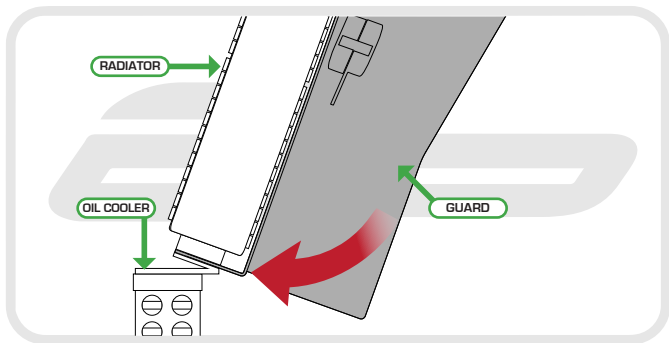

EVOTECH®
P E R F O R M A N C E

Installation Instructions

**BMW S1000R 2013
RADIATOR GUARD**

Product Reference - 10889

Kit Contents

- (A)** 1 x Radiator Guard
- (B)** 1 x Neoprene Foam

EVOTECH[®]
P E R F O R M A N C E

EVOTECH[®]
P E R F O R M A N C E

Reverse Stages

2 - 1

Maintenance

It is recommended that periodic inspections are made to ensure that dirt and debris have not become trapped between the guard and the radiator/oil cooler. Such dirt and debris would reduce the cooling efficiency of the radiator/oil cooler