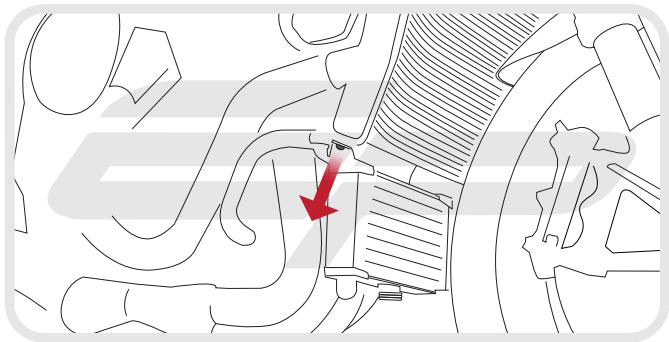

EVOTECH®
P E R F O R M A N C E

Installation Instructions

**BMW S1000R 2013
RADIATOR GUARD**

Product Reference - 10889

Kit Contents

- (A)** 1 x Radiator Guard
- (B)** 1 x Neoprene Foam

EVOTECH[®]
P E R F O R M A N C E

EVOTECH[®]
P E R F O R M A N C E

Reverse Stages

2 - 1

Maintenance

It is recommended that periodic inspections are made to ensure that dirt and debris have not become trapped between the guard and the radiator/oil cooler. Such dirt and debris would reduce the cooling efficiency of the radiator/oil cooler