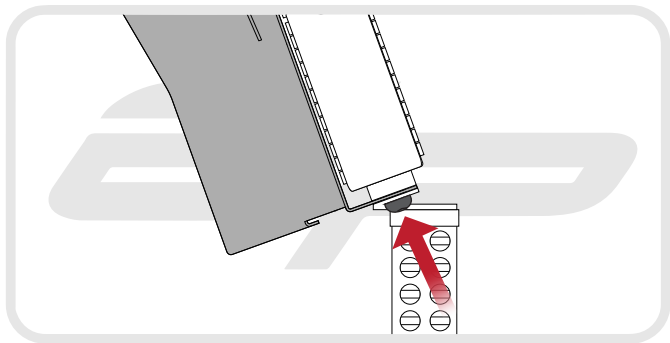

EVOTECH®
P E R F O R M A N C E

Installation Instructions

**BMW S1000R 2013
RADIATOR GUARD**

Product Reference - 10889

Kit Contents

- (A)** 1 x Radiator Guard
- (B)** 1 x Neoprene Foam

EVOTECH[®]
P E R F O R M A N C E

EVOTECH[®]
P E R F O R M A N C E

Reverse Stages

2 - 1

Maintenance

It is recommended that periodic inspections are made to ensure that dirt and debris have not become trapped between the guard and the radiator/oil cooler. Such dirt and debris would reduce the cooling efficiency of the radiator/oil cooler