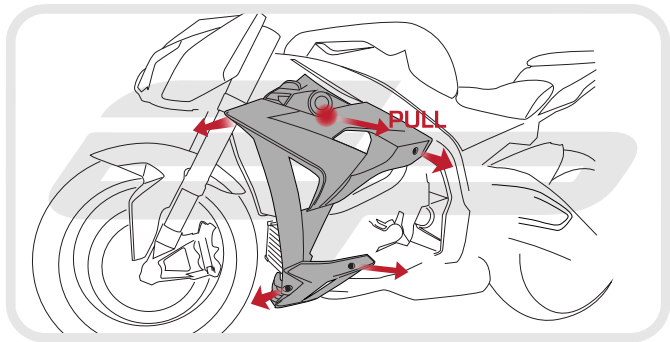

EVOTECH®
P E R F O R M A N C E

Installation Instructions

**BMW S1000R 2013
RADIATOR GUARD**

Product Reference - 10889

Kit Contents

- (A)** 1 x Radiator Guard
- (B)** 1 x Neoprene Foam

EVOTECH[®]
P E R F O R M A N C E

EVOTECH[®]
P E R F O R M A N C E

Reverse Stages

2 - 1

Maintenance

It is recommended that periodic inspections are made to ensure that dirt and debris have not become trapped between the guard and the radiator/oil cooler. Such dirt and debris would reduce the cooling efficiency of the radiator/oil cooler