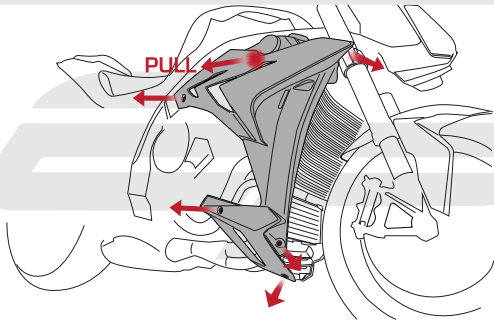

EVOTECH®
P E R F O R M A N C E

Installation Instructions

**BMW S1000R 2013
RADIATOR GUARD**

Product Reference - 10889

Kit Contents

- (A)** 1 x Radiator Guard
- (B)** 1 x Neoprene Foam

EVOTECH[®]
P E R F O R M A N C E

EVOTECH[®]
P E R F O R M A N C E

Reverse Stages

2 - 1

Maintenance

It is recommended that periodic inspections are made to ensure that dirt and debris have not become trapped between the guard and the radiator/oil cooler. Such dirt and debris would reduce the cooling efficiency of the radiator/oil cooler