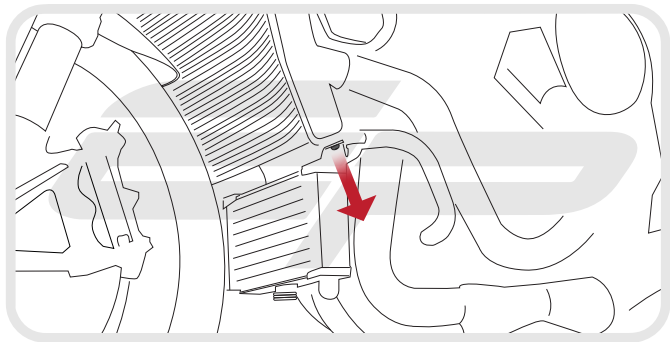

EVOTECH®
P E R F O R M A N C E

Installation Instructions

**BMW S1000R 2013
RADIATOR GUARD**

Product Reference - 10889

Kit Contents

- (A)** 1 x Radiator Guard
- (B)** 1 x Neoprene Foam

EVOTECH[®]
P E R F O R M A N C E

EVOTECH[®]
P E R F O R M A N C E

Reverse Stages

2 - 1

Maintenance

It is recommended that periodic inspections are made to ensure that dirt and debris have not become trapped between the guard and the radiator/oil cooler. Such dirt and debris would reduce the cooling efficiency of the radiator/oil cooler