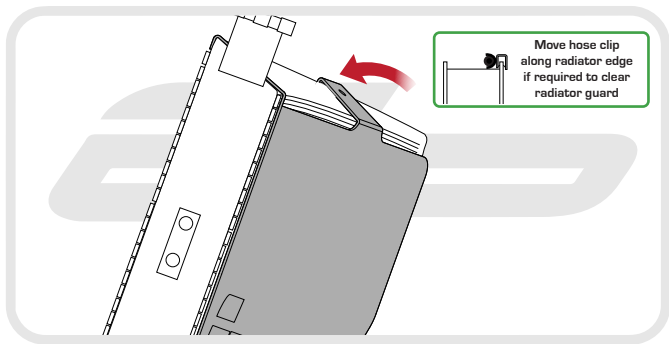

EVOTECH®
P E R F O R M A N C E

Installation Instructions

**BMW S1000R 2013
RADIATOR GUARD**

Product Reference - 10889

Kit Contents

- (A)** 1 x Radiator Guard
- (B)** 1 x Neoprene Foam

EVOTECH[®]
P E R F O R M A N C E

EVOTECH[®]
P E R F O R M A N C E

Reverse Stages

2 - 1

Maintenance

It is recommended that periodic inspections are made to ensure that dirt and debris have not become trapped between the guard and the radiator/oil cooler. Such dirt and debris would reduce the cooling efficiency of the radiator/oil cooler