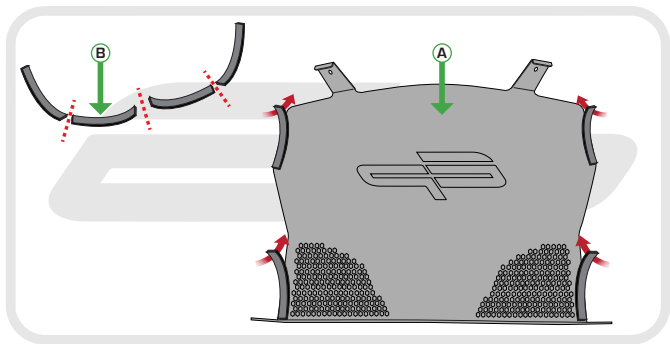

EVOTECH®
P E R F O R M A N C E

Installation Instructions

**BMW S1000R 2013
RADIATOR GUARD**

Product Reference - 10889

Kit Contents

- (A)** 1 x Radiator Guard
- (B)** 1 x Neoprene Foam

EVOTECH[®]
P E R F O R M A N C E

EVOTECH[®]
P E R F O R M A N C E

Reverse Stages

2 - 1

Maintenance

It is recommended that periodic inspections are made to ensure that dirt and debris have not become trapped between the guard and the radiator/oil cooler. Such dirt and debris would reduce the cooling efficiency of the radiator/oil cooler